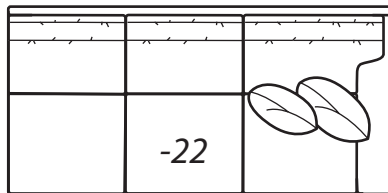

2500 LUXE Collection

Step 1: Select style

2500 PANEL LUXE
 Reduces outside width
 by 1.5" per arm

2500 SLOPE LUXE
 Reduces outside width
 by 4.5" per arm

2500 TRACK LUXE

2500 TUX LUXE
 Reduces outside width
 by 4" per arm

Step 2: Select items

-20 Sofa
 Outside: 106W Inside: 86
 (2) 22" Pillows, (2) 19" Pillows
 COM: Y

-50 Chair
-56 Swivel Chair
 Outside: 43W Inside: 24W
 44" Depth ONLY
 COM: J

-55 Ottoman
 32W x 22D x 18H
 COM: D

-65 Chottoman
 37W x 26.5D x 19H
 COM: D

-23 Left Arm Sofa

One Arm Sofa

Outside: 97W
 Inside: 86W
 (1) 22" Pillow
 (1) 19" Pillow
 COM: W

-22 Right Arm Sofa

-31 Square Corner
 Outside: 44W Inside: 22W
 (1) 22" and (2) 19" Pillows
 COM: P

-43 Left Arm Loveseat

One Arm Loveseat

Outside: 68W
 Inside: 57.5W
 (1) 22" Pillow
 (1) 19" Pillow
 COM: Q

-42 Right Arm Loveseat

Scale: 1/4" = 1' All dimensions listed are approximate.

2500 LUXE Collection